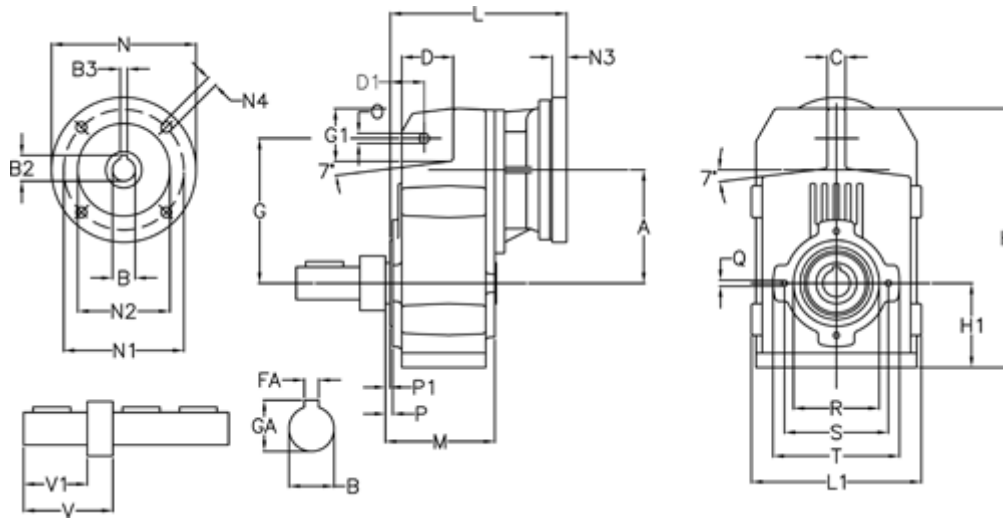

Article number: 29560107111220  
 Description: Shaft mounted gear  
 A102R-71,1-P63B5

## Measures

|            |           |            |           |
|------------|-----------|------------|-----------|
| A = 112.50 | FA = 8    | M = 100.5  | Q = M8x12 |
| B = 25     | G = 140   | N = 140    | R = 80    |
| B1 = 11    | G1 = 51.0 | N1 = 115   | S = 100   |
| B2 = 12.8  | GA = 28.0 | N2 = 95    | T = 120   |
| B3 = 4     | H = 251.0 | N4 = M8x19 | V = 76.5  |
| C = 20     | H1 = 84.0 | O = 11     | V1 = 45   |
| D = 47.5   | L = 185.5 | P = 4.5    |           |
| D1 = 35.0  | L1 = 170  | P1 = 3.0   |           |